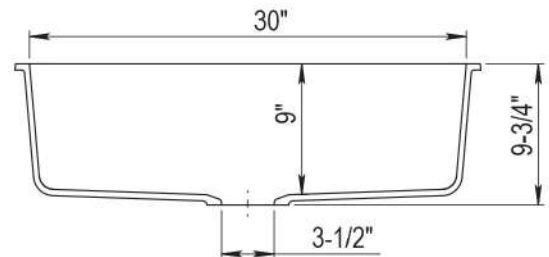

### DIMENSIONS

Specifications and dimensions are not guaranteed and are subject to change without notice.

OVERALL  
32" x 19"

BOWL  
DEPTH  
9"

DRAIN  
DIAMETER  
3-1/2"