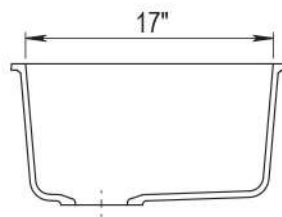

### DIMENSIONS

Specifications and dimensions are not guaranteed and are subject to change without notice.

OVERALL  
32" x 19"

BOWL  
DEPTH  
9"

DRAIN  
DIAMETER  
3-1/2"