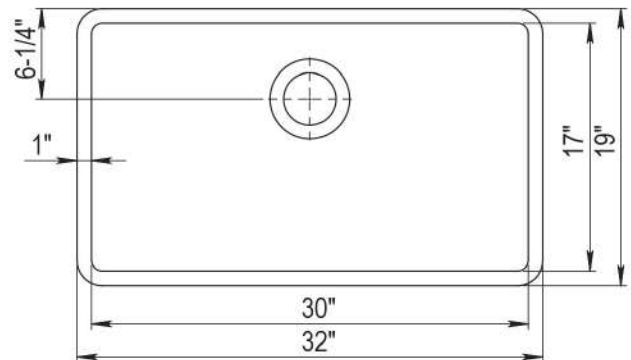

### DIMENSIONS

Specifications and dimensions are not guaranteed and are subject to change without notice.

OVERALL  
32" x 19"

BOWL  
DEPTH  
9"

DRAIN  
DIAMETER  
3-1/2"